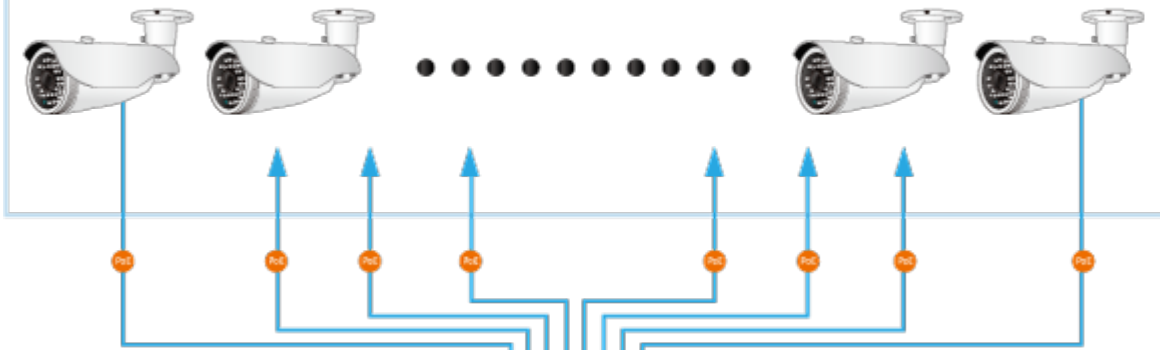

Fast Ethernet PoE+ Switch with Two Gigabit Uplink Ports

Extend Mode

VLAN Isolation Mode

8 PoE IP Cameras

FGSD-1011HP

Gigabit Uplink

NVR

Monitoring Center

- 100BASE-TX UTP with PoE
- 1000BASE-T UTP
- 1000BASE-SX/LX Fiber-optic