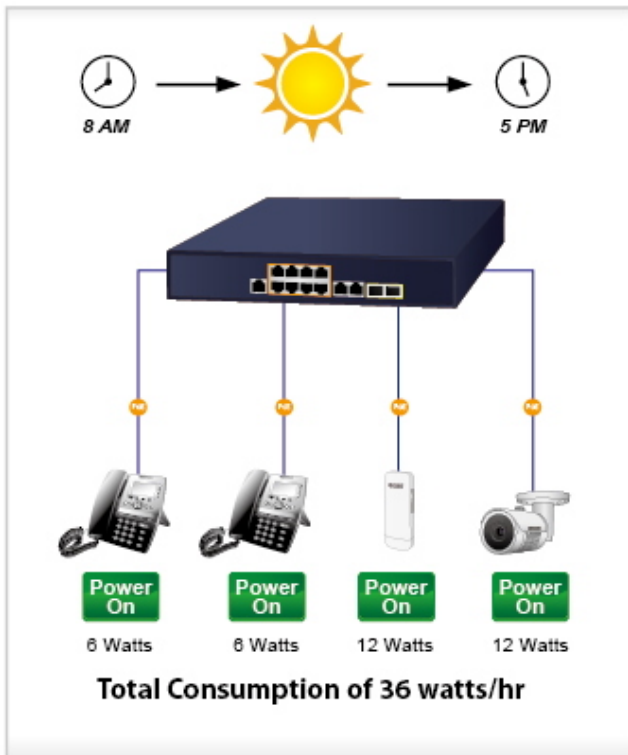

Automatically Reboot Every Friday 23:00

PoE
ON OFF ON

CPU/Buffer
Load 85%

CPU/Buffer
Load 10%

PoE PT Camera

1000BASE-T UTP with PoE

10BASE-T UTP with PoE

High Scalability & Best Security for Today's Wireless Networking Solution