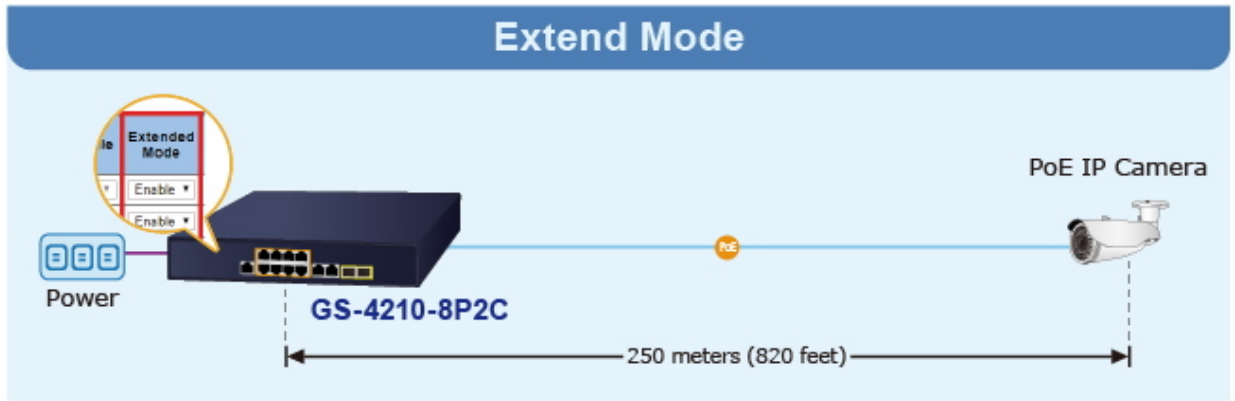

Automatically Reboot Every Friday 23:00

PoE
ON OFF ON

CPU/Buffer
Load 85%

CPU/Buffer
Load 10%

PoE PT Camera

1000BASE-T UTP with PoE

10BASE-T UTP with PoE

High Scalability & Best Security for Today's Wireless Networking Solution