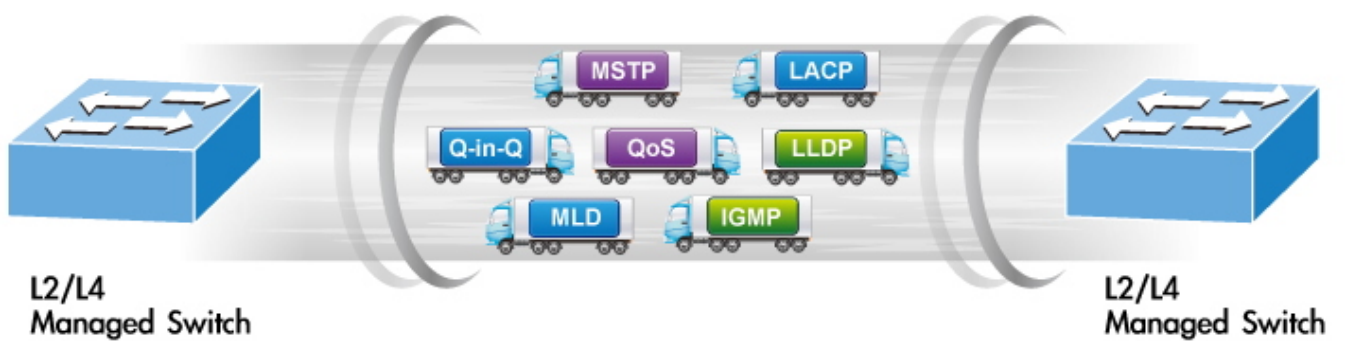

Automatically Reboot Every Friday 23:00

PoE
ON OFF ON

CPU/Buffer
Load 85%

CPU/Buffer
Load 10%

PoE PT Camera

1000BASE-T UTP with PoE

10BASE-T UTP with PoE

High Scalability & Best Security for Today's Wireless Networking Solution