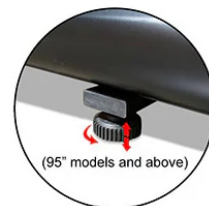

## ezCinema Series

Free-Standing Portable Pull-up Projector Screen

Size 150"

Size 135"

Sizes 95" - 120"

Black masking borders on all sides enhances picture  
contrast and absorbs minor projector overshoot

Support feet may vary on model / size

Available in various diagonal  
sizes and aspect ratios

16:9

4:3

Telescoping support for variable  
height settings (x2 for 150" models)

Heavy-duty aluminum case

Rotating cup leveler improves  
stability on uneven floor placement